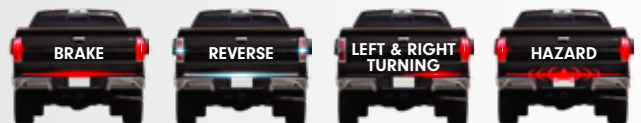

57" Truck Tailgate Flexible Light Bar

- 57 Inch (145cm) with ultra-bright LED flexible light bar
- Red, Amber, White colors (Amber 72LEDs, Red 90LEDs, White 90LEDs, total 252pcs)
- Brake, Reverse, Hazard and Turn Signal Functions
- 100% Durable, Waterproof for Flexible strips
- 3M mounting tape for installation
- Anti-yellowing transparent silicon tube (Grey scale 4-5 with 334hrs SGS testing)

Item No. 31302

57"/145cm

54" Truck Tailgate Flexible Strip Light

- 54 Inch (137.16cm) with ultra-bright LED flexible strip light
- Red & White colors (Red 28LEDs, White 26LEDs, total 54pcs)
- Brake, Reverse and Turn Signal Functions
- 100% Durable, Waterproof for Flexible strips
- 3M mounting tape for installation
- Anti-yellowing transparent glue (Grey scale 4-5 with 334hrs SGS testing)

Item No. 31301