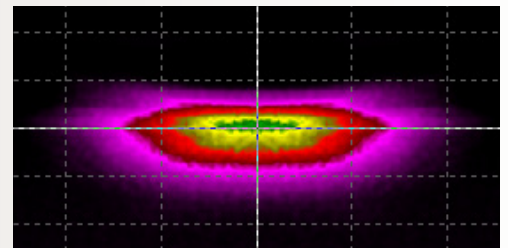

8,000 Lumens

3500K Yellow / 6000K White

4 LEDs/light
3500K Yellow

4 LEDs/light
6000K White

2 Optical Reflectors

For different beams & applications

Reflector A

High Beam A (further visibility)

Reflector B

Low Beam

High Beam B (wider visibility)

High Beam A + Low Beam

High Beam A + High Beam B

**Smaller Size
Easier Installation**

Turning

Daytime Running