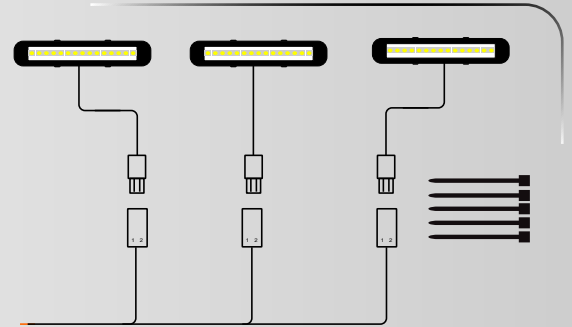

Item No. 31321

ST Strobe Light - Amber & White

- 1 Ultra-Bright LED Light (18 Amber + 18 White LEDs, 36LEDs total)
- 8 Different strobe models
- Has everything needed to power, install for operation
- Fits all vehicles with 12V cigarette plug
- For interior use only, not waterproof
- 12V DC