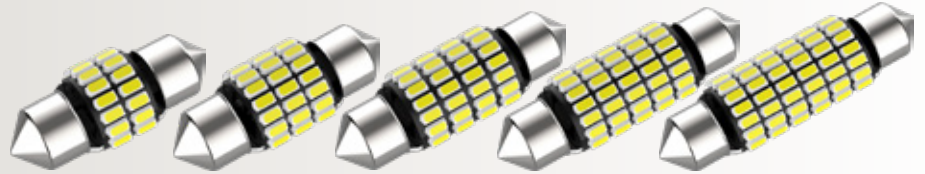

28mm (19led)   31mm (27led)   36mm (36led)   39mm (45led)   41mm (54led)

6000K Extreme White

Size	28mm	31mm	36mm	39mm	41mm
Item No.	31481	31482	31483	31484	31485