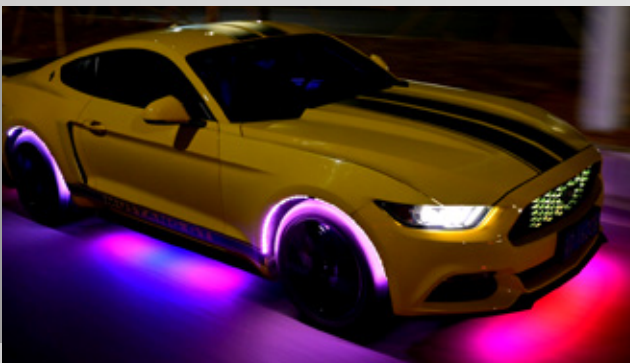

165" Strip ARGB APP Full Underbody Light Kit

- Includes (2) 34.5" & (2) 48" flex light strips, control box, wire harness and 12V direct wire kit
- 100% Durable, Waterproof for control box, soft strips, extension wires
- Kit has everything needed to power, install for operation
- Free app for iOS and Android provides unlimited color choices and 25 preset animations
- Light will react the Microphone & Music List sounds
- ARGB technology, 68 pixels for whole kit

Control APP Item No. 31202