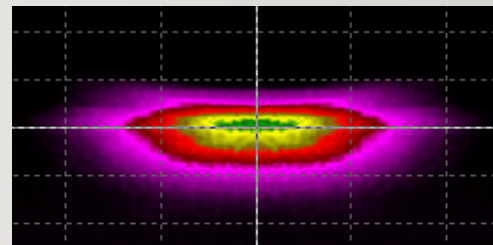

4,000 Lumens

3500K Yellow / 6000K White

**2 LEDs/light
3500K Yellow**

**2 LEDs/light
6000K White**

2 Optical Reflectors

For different beams & applications

Reflector A

High Beam (further visibility)

Reflector B

Low Beam

High Beam (wider visibility)

**Smaller Size
Easier Installation**

Turning

Daytime Running

A Version: Connect to Fuse Box

Version