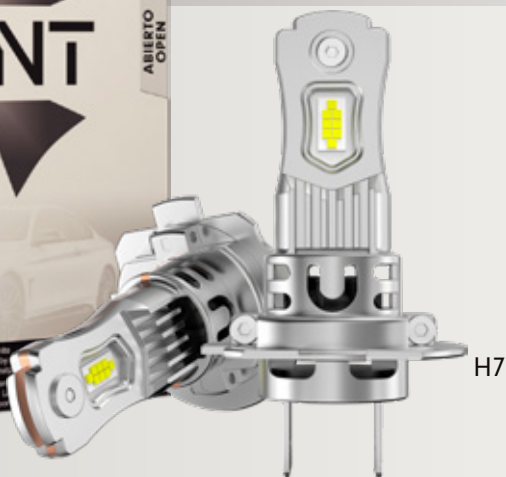

12Months Guarantee