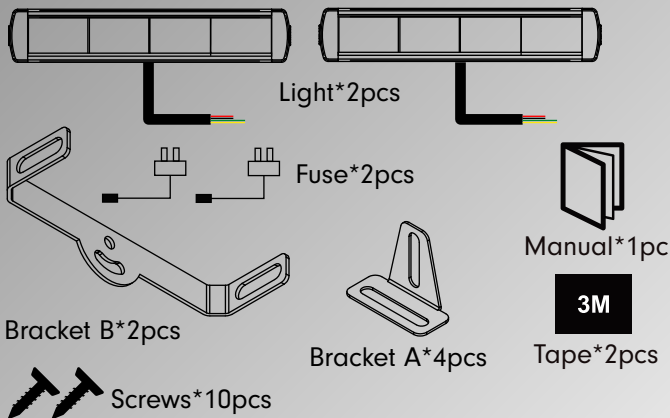

A Version: Connect to Fuse Box

Version	3500K Yellow	6000K White
High beam: 2 reflector A	31601Y	31601W
H/L beam: reflector A+B	31602Y	31602W
H/L beam: 2 reflector B	31603Y	31603W

- **Voltage input: DC 12-24V**
- **Power: 90W/Light
  180W/Kit**
- **Current: 7.5A/Light (in 12V)**
- **Lumen: 8000Lm/Light
  16000Lm/Kit**
- **LED chip: San'an 3570**
- **Light color: 3500K(Yellow) / 6000K(white)**
- **Guarantee: 24months**