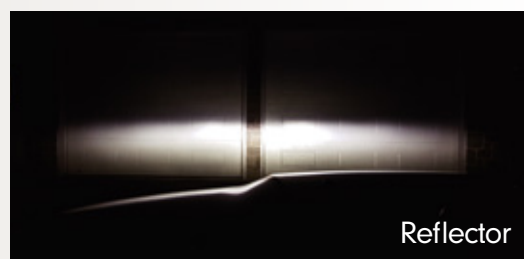

6000K Extreme White

H/L beam

H4

Part No.

31139

Single beam

H7

H11/H8/H9/H16JP

9005/9006/H10

9012(HIR2)

H1

H3

Part No.

31142

31143

31144

31145

31140

31141