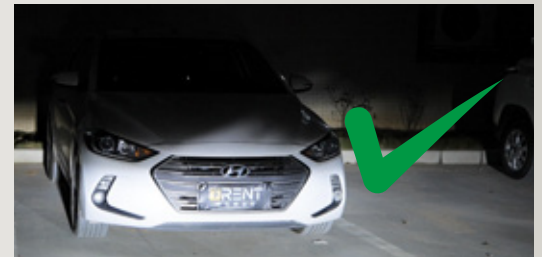

What's including: