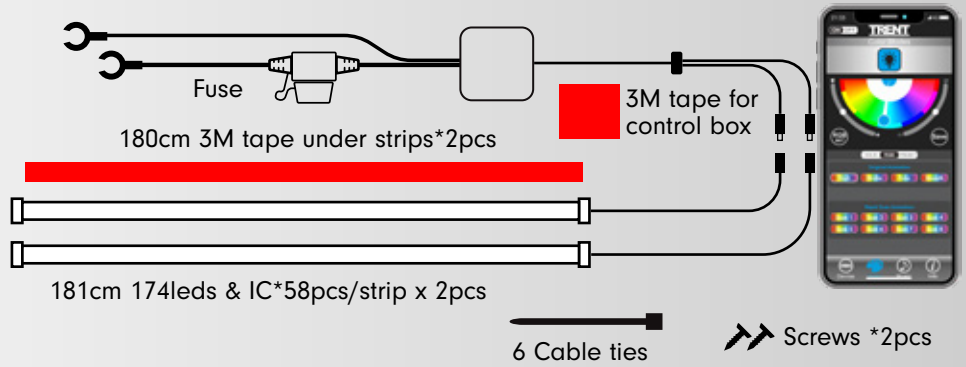

Exterior Kits

142" Strip ARGB APP Running Board Light Kit

- Includes (2) 71" flex light strips, control box, wire harness and 12V direct wire kit
- 100% Durable, Waterproof for control box, soft strips, extension wires
- Kit has everything needed to power, install for operation
- Free app for iOS and Android provides unlimited color choices and 9 preset animations
- Light will react the Microphone & Music List sounds
- Extendable strips and wires design for DIY works

Control	Item No.
APP	31207

240" Strip ARGB APP Running Board + Hood Light Kit

- Includes (2) 71" & (2) "48" flex light strips, control box, wire harness and 12V direct wire kit
- 100% Durable and Waterproof for control box, pods, extension wires
- Kit has everything needed to power, install for operation
- Free app for iOS and Android provides unlimited color choices and 9 preset animations
- Light will react the Microphone & Music List sounds
- Extremely bright light

Control	Item No.
APP	31208