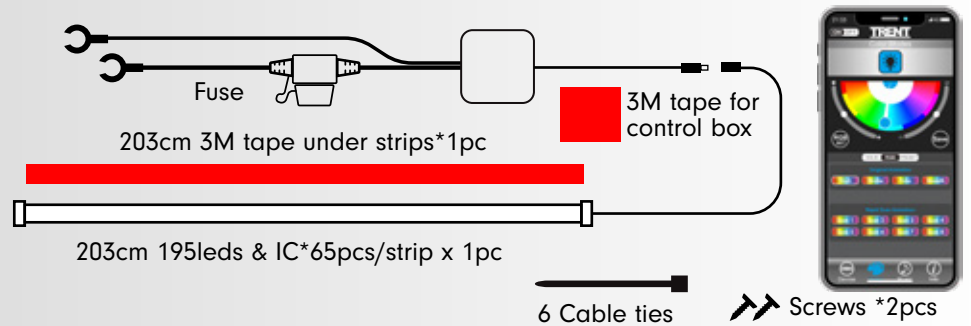

Control	Item No.
APP	31206