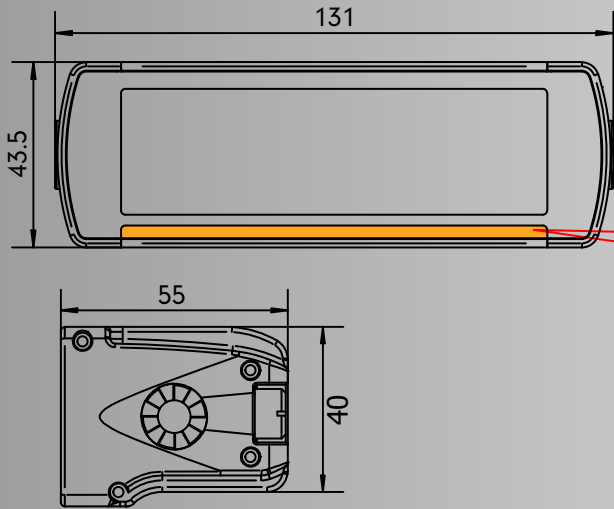

Reflector B

Low Beam

High Beam (wider visibility)

**Smaller Size
Easier Installation**

Turning

Daytime Running

A Version: Connect to Fuse Box

Version