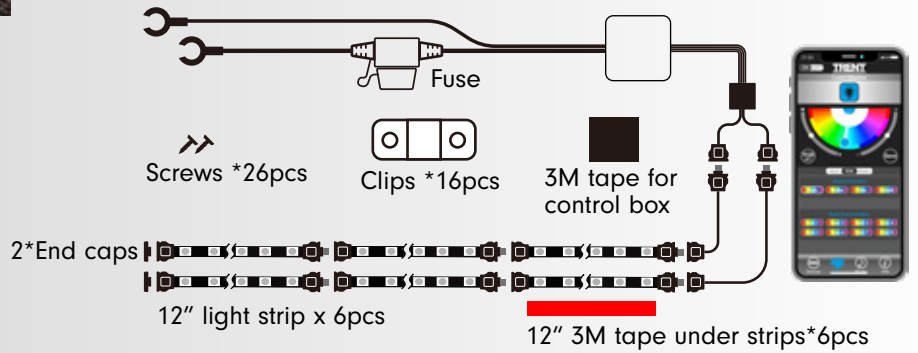

Exterior Kits

72" Strip RGB APP Side Underbody Light Kit

- Includes (6) 12" flex light strips, control box, and 12V plug
- 100% Durable, Waterproof for control box, soft strips
- Kit has everything needed to power, install for operation
- Free app for iOS and Android provides unlimited color choices and 9 preset animations
- Light will react the Microphone & Music List sounds
- Extendable strips and wires design for DIY works

Control	Item No.
APP	31212