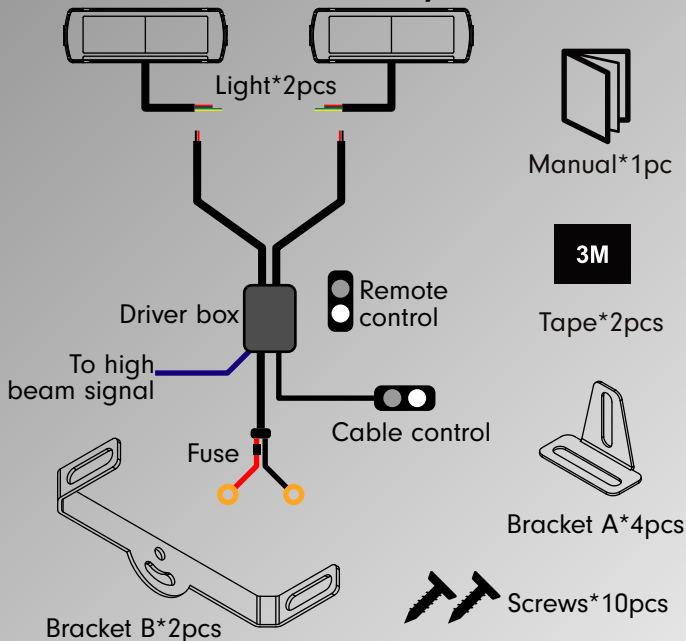

31613W

B Version: Connect to Battery

C Version: Connect to Battery & APP Driven

- Controlled by App (Bluetooth)
- Over 10 default strobe animations
- DIY customized strobe animation function
- With Microphone & Music animations
- Brightness and Speed are adjustable
- High beam & Low beam adjustable