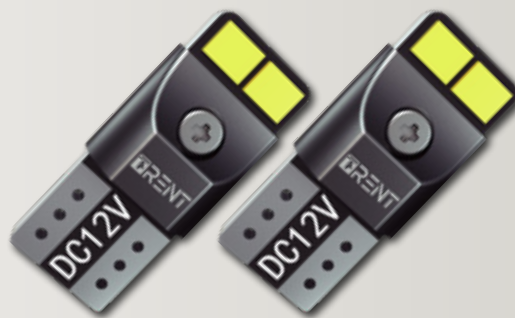

6500K White

Bulb Base

T-10

Item No.

31464