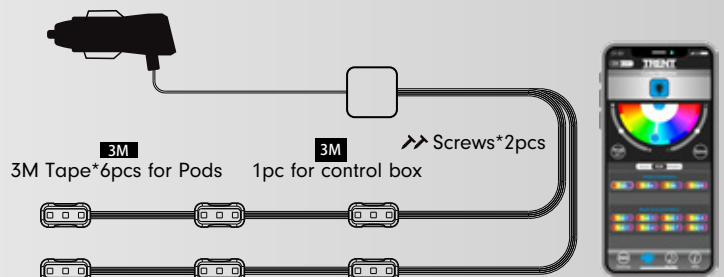

- Includes (6) light pods, control box, and 12V plug
- 100% Durable and Waterproof for control box, pods
- Kit has everything needed to power, install for operation
- Free app for iOS and Android provides unlimited color choices and 9 preset animations
- Light will react the Microphone & Music List sounds
- 3M tapes, easy installation

Control	Item No.
APP	31223