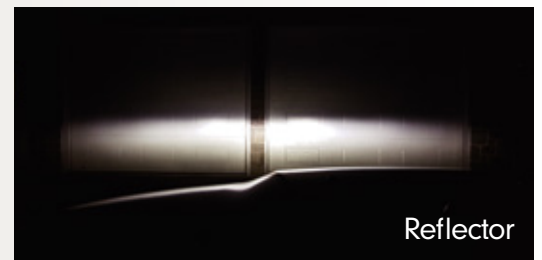

Extreme birghtness & Best beam pattern

6000K Extreme White

- Voltage input: DC 12V
- Power: 90W Single beam
  90W H/L beam
- Current: 7.5A (12V)
- Lumen: 7000Lm/bulb
- LED chip: San'an 3570
- Light color: 6000K(white)
- Guarantee: 24months

H/L beam	H4	H13	9004/9007
Part No.	31108	31109	31110

Single beam	H7	H11/H8/H9/H16JP	9005/9006/H10	9012(HIR2)	H1
Part No.	31111	31112	31113	31114	31146