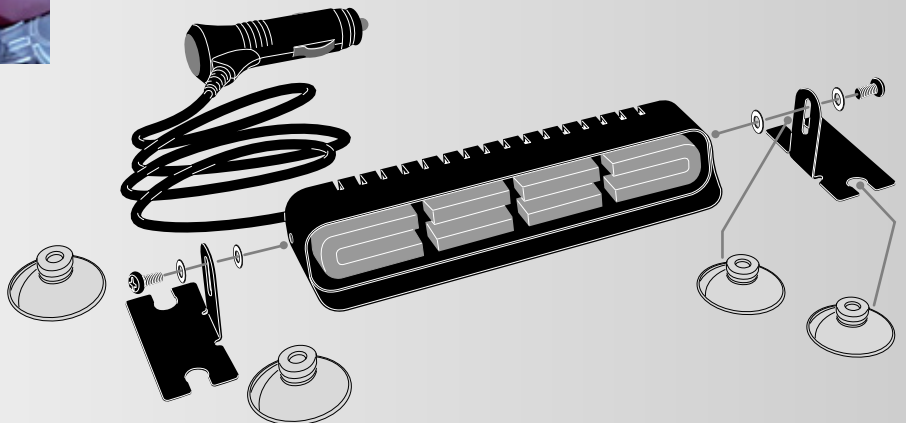

- 1 Ultra-Bright LED Light (18 Amber + 18 White LEDs, 36LEDs total)
- 8 Different strobe models
- Has everything needed to power, install for operation
- Fits all vehicles with 12V cigarette plug
- For interior use only, not waterproof
- 12V DC

Item No. 31322