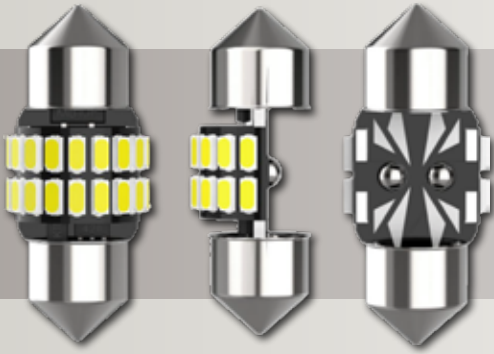

"3014" LED CANBUS Festoon & Dome Light Bulb

- Includes (1) dome light bulb/set
- CANBUS error free, can fit almost every vehicle
- 3 times super brightness
- Plug & Play, without any modification
- 28mm, 31mm, 36mm, 39mm, 41mm bases are available
- Application: Interior light, Dashboard light, trunk light, License plate light etc.

- **Voltage input: DC 12-24V**
- **Power: 1.8-2.2W/bulb**
- **Current: 150-190mA**
- **Light color: White**
- **Guarantee: 12months**