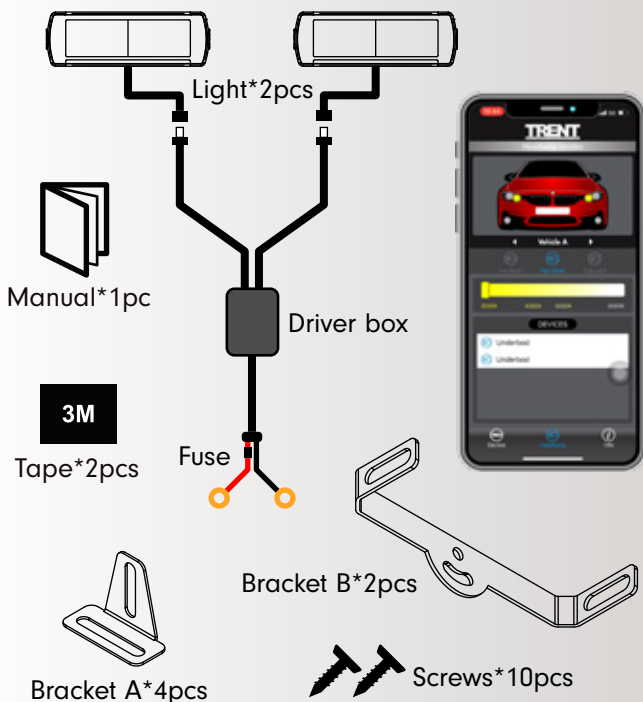

31613W

B Version: Connect to Battery

C Version: Connect to Battery & APP Driven

- Controlled by App (Bluetooth)
- Over 10 default strobe animations
- DIY customized strobe animation function
- With Microphone & Music animations
- Brightness and Speed are adjustable
- High beam & Low beam adjustable