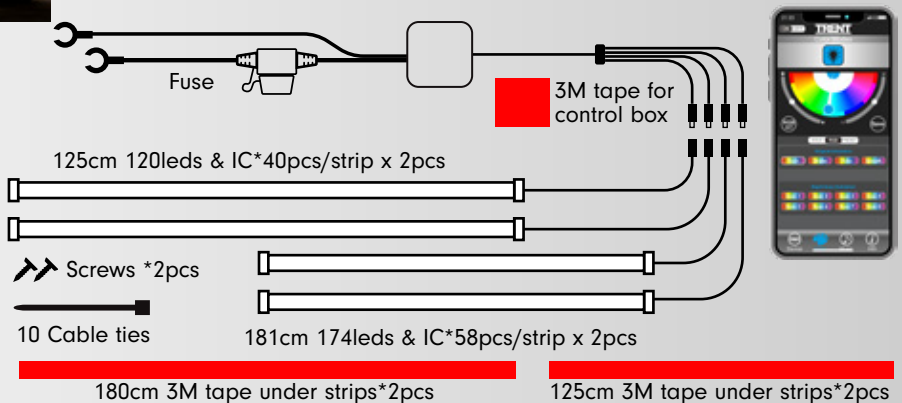

Exterior Kits

142" Strip ARGB APP Running Board Light Kit

- Includes (2) 71" flex light strips, control box, wire harness and 12V direct wire kit
- 100% Durable, Waterproof for control box, soft strips, extension wires
- Kit has everything needed to power, install for operation
- Free app for iOS and Android provides unlimited color choices and 9 preset animations
- Light will react the Microphone & Music List sounds
- Extendable strips and wires design for DIY works

Control	Item No.
APP	31207

240" Strip ARGB APP Running Board + Hood Light Kit

- Includes (2) 71" & (2) "48" flex light strips, control box, wire harness and 12V direct wire kit
- 100% Durable and Waterproof for control box, pods, extension wires
- Kit has everything needed to power, install for operation
- Free app for iOS and Android provides unlimited color choices and 9 preset animations
- Light will react the Microphone & Music List sounds
- Extremely bright light

Control	Item No.
APP	31208