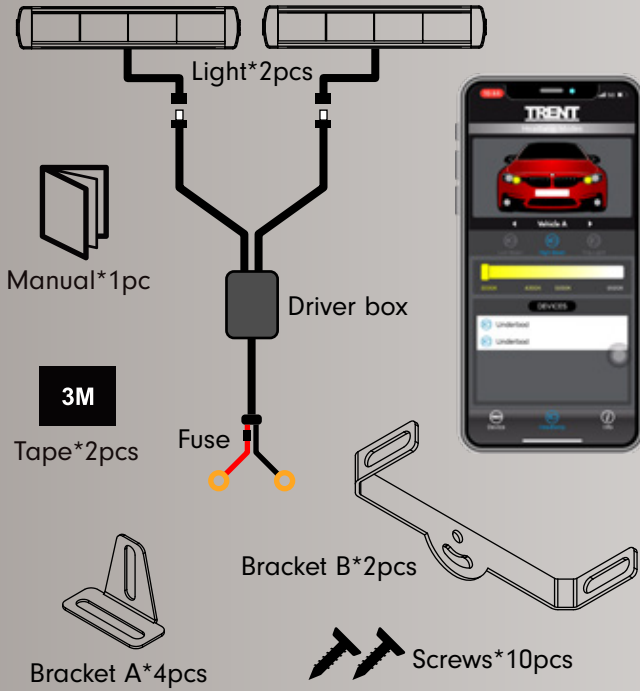

C Version: Connect to Battery & APP Driven

- Controlled by App (Bluetooth)
- Over 10 default strobe animations
- DIY customized strobe animation function
- With Microphone & Music animations
- Brightness and Speed are adjustable
- High beam & Low beam adjustable

Version	3500K Yellow	6000K White
High beam: 2 reflector A	31607Y	31607W
H/L beam: reflector A+B	31608Y	31608W
H/L beam: 2 reflector B	31609Y	31609W