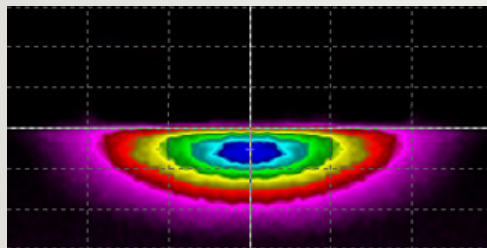

8,000 Lumens

3500K Yellow / 6000K White

4 LEDs/light
3500K Yellow

4 LEDs/light
6000K White

2 Optical Reflectors

For different beams & applications

Reflector A

High Beam A (further visibility)

Reflector B

Low Beam

High Beam B (wider visibility)

High Beam A + Low Beam

High Beam A + High Beam B

**Smaller Size
Easier Installation**

Turning

Daytime Running