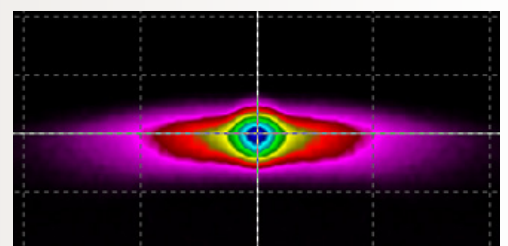

Reflector B

Low Beam

High Beam B (wider visibility)

High Beam A + Low Beam

High Beam A + High Beam B

**Smaller Size
Easier Installation**

Turning

Daytime Running