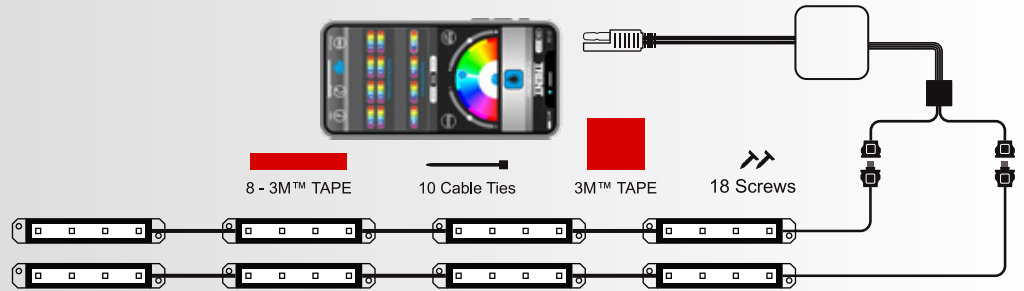

Control	Item No.
APP	31208

Exterior Kits

9 Animated Preset Modes

8 PODS RGB APP Truck Bed Light Kit

- Includes (8) RGB led light pods, control box, wire harness and 12V direct wire kit
- 100% Durable, Waterproof for control box, soft strips, extension wires
- Kit has everything needed to power, install for operation
- Free app for iOS and Android provides unlimited color choices and 9 preset animations
- Light will react the Microphone & Music List sounds
- Extendable strips and wires design for DIY works