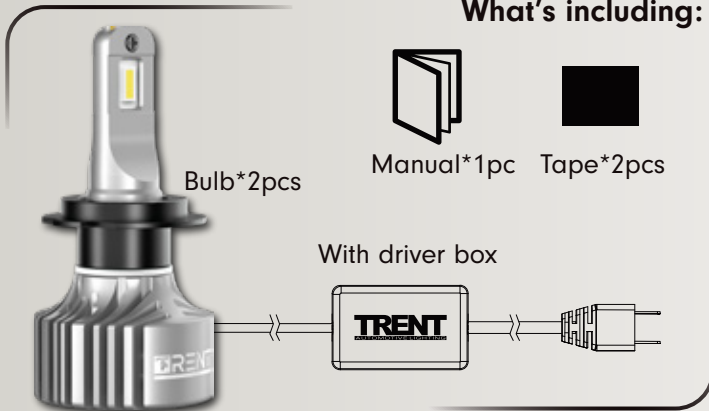

What's including: