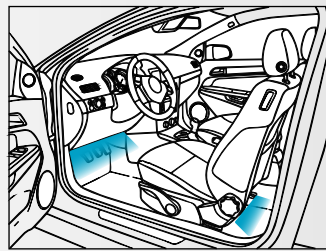

- Includes (2) 12" flex light strips, control box, and 12V plug
- 100% Durable, Waterproof for control box, soft strips
- Kit has everything needed to power, install for operation
- Free app for iOS and Android provides unlimited color choices and 9 preset animations
- Light will react the Microphone & Music List sounds
- Extendable strips and wires design for DIY works

Control	Item No.
APP	31221