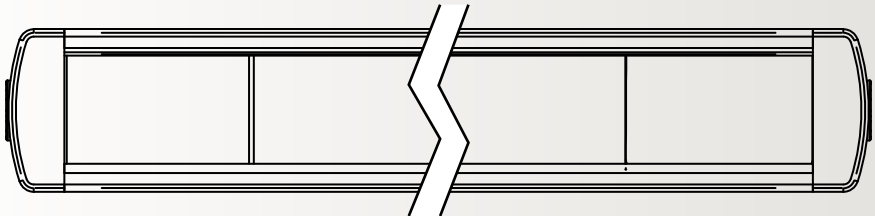

Remark: The product is extendable by adding reflector and LED quantities.