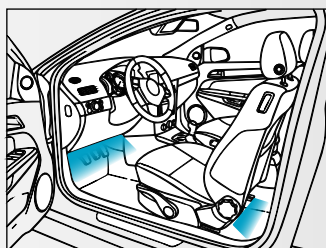

- Includes (6) light pods, control box, and 12V plug
- 100% Durable and Waterproof for control box, pods
- Kit has everything needed to power, install for operation
- Free app for iOS and Android provides unlimited color choices and 9 preset animations
- Light will react the Microphone & Music List sounds
- 3M tapes, easy installation

Control	Item No.
APP	31223