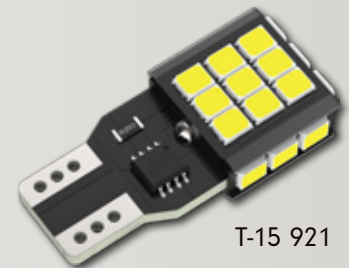

6500K Extreme White

Item	T-15 921
Part No.	31407