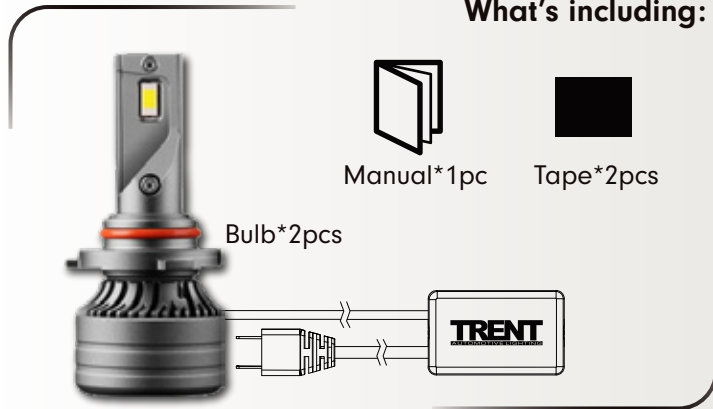

What's including: