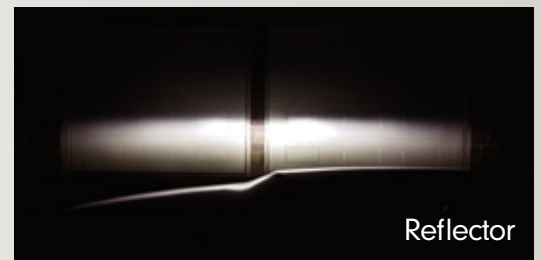

Best beam pattern, No blinding light

6000K Extreme White

- Voltage input: DC 12V
- Power: 28W Single beam
  28W H/L beam
- Current: 2.4A (12V)
- Lumen: 2500Lm/bulb
- LED chip: 3570
- Light color: 6000K(white)
- Guarantee: 12months

H/L beam	H4	H13	9004/9007
Part No.	31101	31102	31103

Single beam	H7	H11/H8/H9/H16JP	9005/9006/H10	9012(HIR2)
Part No.	31104	31105	31106	31107