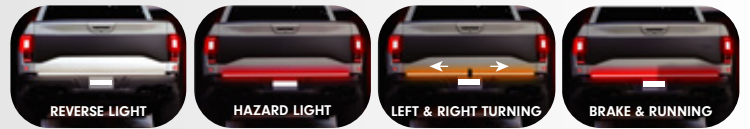

- 57 Inch (145cm) with ultra-bright LED flexible light bar
- Red, Amber, White colors (Amber 72LEDs, Red 90LEDs, White 90LEDs, total 252pcs)
- Brake, Reverse, Hazard and Turn Signal Functions
- 100% Durable, Waterproof for Flexible strips
- 3M mounting tape for installation
- Anti-yellowing transparent silicon tube (Grey scale 4-5 with 334hrs SGS testing)

Item No. 31302