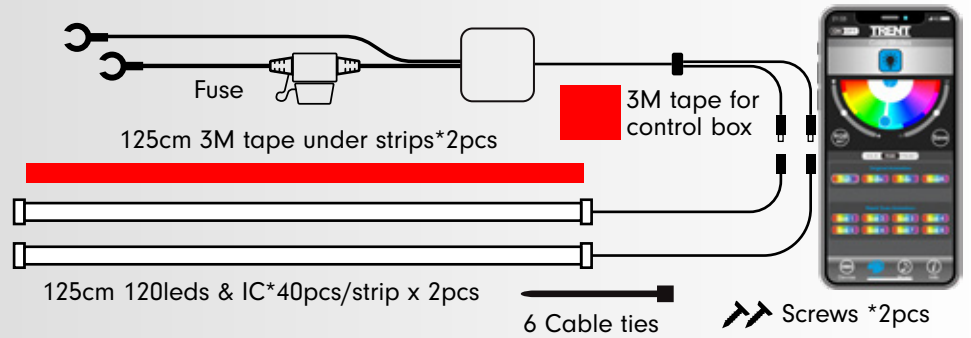

Control APP Item No. 31203

96" Strip ARGB APP Side Underbody Light Kit

- Includes (2) 48" flex light strips, control box, wire harness and 12V direct wire kit
- 100% Durable, Waterproof for control box, soft strips, extension wires
- Kit has everything needed to power, install for operation
- Free app for iOS and Android provides unlimited color choices and 25 preset animations
- Light will react the Microphone & Music List sounds
- ARGB technology, 36 pixels for whole kit

Control APP Item No. 31204

Exterior Kits

96" Strip ARGB APP Side Hood Light Kit

- Includes (2) 48" flex light strips, control box, wire harness and 12V direct wire kit
- 100% Durable, Waterproof for control box, soft strips, extension wires
- Kit has everything needed to power, install for operation
- Free app for iOS and Android provides unlimited color choices and 25 preset animations
- Light will react the Microphone & Music List sounds
- Extendable strips and wires design for DIY works