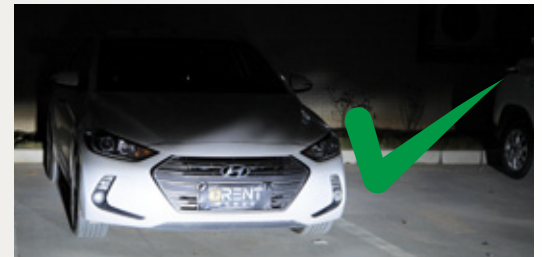

What's including: