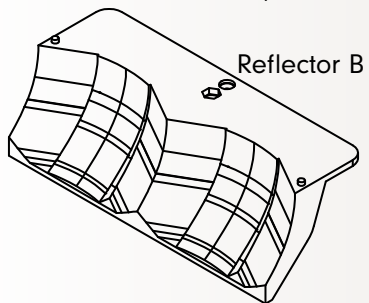

Reflector B

Low Beam

High Beam (wider visibility)

**Smaller Size
Easier Installation**

Turning

Daytime Running

A Version: Connect to Fuse Box

Version