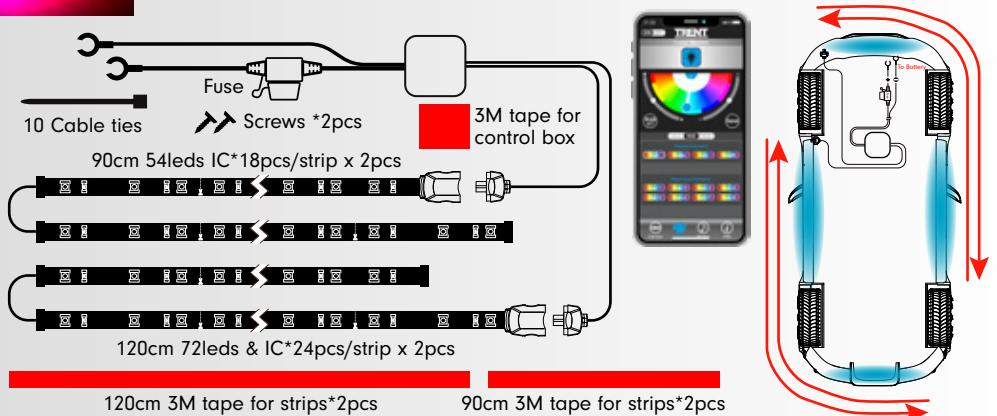

Control APP Item No. 31201

165" Strip ARGB APP Full Underbody Light Kit

- Includes (2) 34.5" & (2) 48" flex light strips, control box, wire harness and 12V direct wire kit
- 100% Durable, Waterproof for control box, soft strips, extension wires
- Kit has everything needed to power, install for operation
- Free app for iOS and Android provides unlimited color choices and 25 preset animations
- Light will react the Microphone & Music List sounds
- ARGB technology, 68 pixels for whole kit

Control APP Item No. 31202

Exterior Kits

236" Strip ARGB APP Full Underbody Light Kit

- Includes (2) 48" & (2) 70" flex light strips, control box, wire harness and 12V direct wire kit
- 100% Durable, Waterproof for control box, soft strips, extension wires
- Kit has everything needed to power, install for operation
- Free app for iOS and Android provides unlimited color choices and 25 preset animations
- Light will react the Microphone & Music List sounds
- ARGB technology, 68 pixels for whole kit