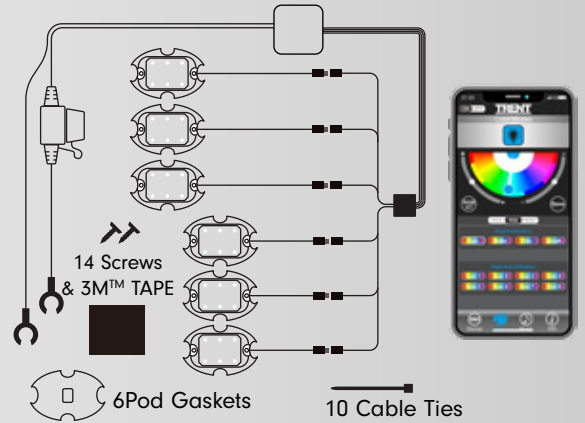

Control	Item No.
APP	31210

4 PODS RGB APP Rock Light Kit

- Includes (4) Rock light Pods, control box, wire harness and 12V direct wire kit
- 100% Durable and Waterproof for control box, pods, extension wires
- Kit has everything needed to power, install for operation
- Free app for iOS and Android provides unlimited color choices and 9 preset animations
- Light will react the Microphone & Music List sounds
- Extremely bright light

Control	Item No.
APP	31209

Exterior Kits

6 Pods RGB APP Engine Bay Kit

- Includes (6) Pods, control box, wire harness and 12V direct wire kit
- 100% Durable and Waterproof for control box, pods, extension wires
- Kit has everything needed to power, install for operation
- Free app for iOS and Android provides unlimited color choices and 9 preset animations
- Light will react the Microphone & Music List sounds
- Extremely bright light

Control	Item No.
APP	31211

52" Strip RGB APP Motorcycle Light Kit

- Includes (6) 6" & (2) 8" flexible strips, control box, and 12V direct wire
- 100% Durable and Waterproof for control box, soft strips
- Kit has everything needed to power, install for operation
- Free app for iOS and Android provides unlimited color choices and 9 preset animations
- Light will react the Microphone & Music List sounds
- 3M tapes, easy installation