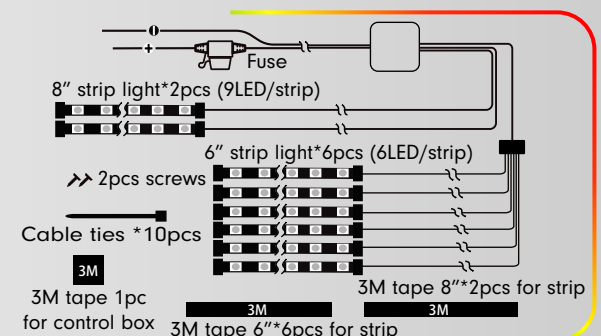

Exterior Kits

6 Pods RGB APP Engine Bay Kit

- Includes (6) Pods, control box, wire harness and 12V direct wire kit
- 100% Durable and Waterproof for control box, pods, extension wires
- Kit has everything needed to power, install for operation
- Free app for iOS and Android provides unlimited color choices and 9 preset animations
- Light will react the Microphone & Music List sounds
- Extremely bright light

Control	Item No.
APP	31211

52" Strip RGB APP Motorcycle Light Kit

- Includes (6) 6" & (2) 8" flexible strips, control box, and 12V direct wire
- 100% Durable and Waterproof for control box, soft strips
- Kit has everything needed to power, install for operation
- Free app for iOS and Android provides unlimited color choices and 9 preset animations
- Light will react the Microphone & Music List sounds
- 3M tapes, easy installation

Control	Item No.
APP	31241