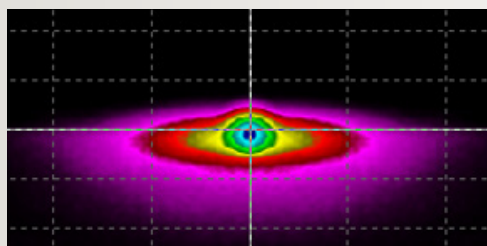

8,000 Lumens

3500K Yellow / 6000K White

4 LEDs/light
3500K Yellow

4 LEDs/light
6000K White

2 Optical Reflectors

For different beams & applications

Reflector A

High Beam A (further visibility)

Reflector B

Low Beam

High Beam B (wider visibility)

High Beam A + Low Beam

High Beam A + High Beam B

**Smaller Size
Easier Installation**

Turning

Daytime Running