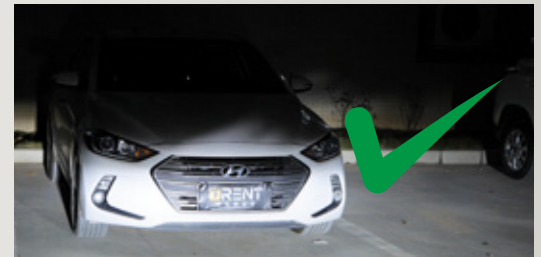

What's including: