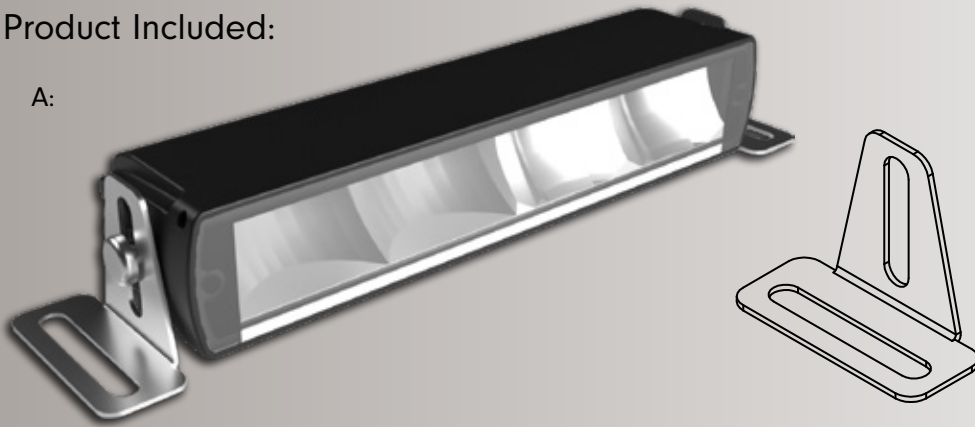

Installation

Product Included:

A: