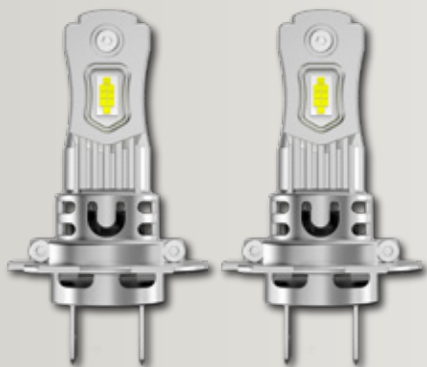

What's including:

Manual*1pc

Bulb*2pcs

- Voltage input: DC 12V
- Power: 32W/bulb
- Current: 2.9A
- Lumen: 3200Lm/bulb
- LED chip: 3570 LED
- Light color: 6000K(white)
- Guarantee: 24months