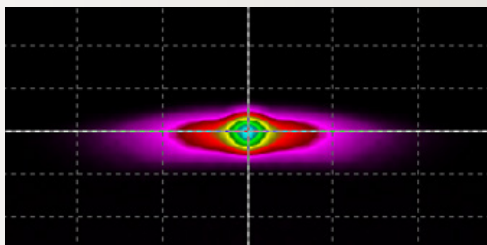

4,000 Lumens

3500K Yellow / 6000K White

**2 LEDs/light
3500K Yellow**

**2 LEDs/light
6000K White**

2 Optical Reflectors

For different beams & applications

Reflector A

High Beam (further visibility)