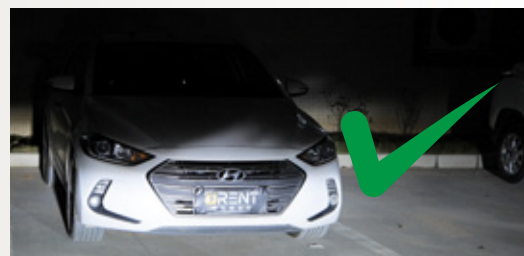

Best beam pattern, No blinding light