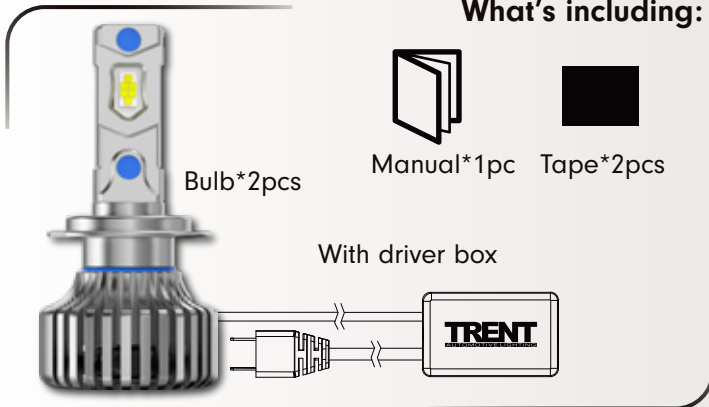

H/L beam	H4	H13	9004/9007
Part No.	31108	31109	31110

Single beam	H7	H11/H8/H9/H16JP	9005/9006/H10	9012(HIR2)	H1
Part No.	31111	31112	31113	31114	31146

"GH11" LED Headlight Conversion Kit

- Includes (2) "GH11" series bulbs, with Driver box (1) User manual
- Super bright light with **3570** LED (2pcs for Single beam, 4 for H/L beam)
- With hydraulic cooling fan, Copper PCB & **2 Copper Tubes**
- Durable and Waterproof entire headlight kit
- 360 degree adjustable base to get the best beam pattern
- Can be mounted as High beam, Low beam, Fog light of vehicles
- H/L beam: H4, H13, 9004 are available
- Single beam: H1, H7, H11, 9005, 9012 are available

6,500 Lumens

What's including:

Extreme birghtness & Best beam pattern

6500K Extreme White

- Voltage input: DC 12V
- Power: 80W Single beam
80W H/L beam
- Current: 6.6A (12V)
- Lumen: 6500Lm/bulb
- LED chip: 3570
- Light color: 6500K(white)
- Guarantee: 12months