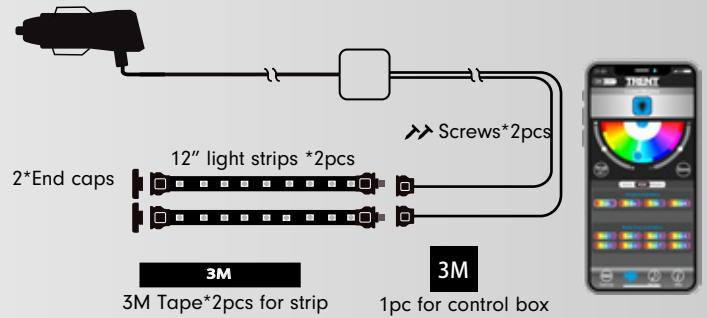

- Includes (2) 12" flex light strips, control box, and 12V plug
- 100% Durable, Waterproof for control box, soft strips
- Kit has everything needed to power, install for operation
- Free app for iOS and Android provides unlimited color choices and 9 preset animations
- Light will react the Microphone & Music List sounds
- Extendable strips and wires design for DIY works

Control	Item No.
APP	31221