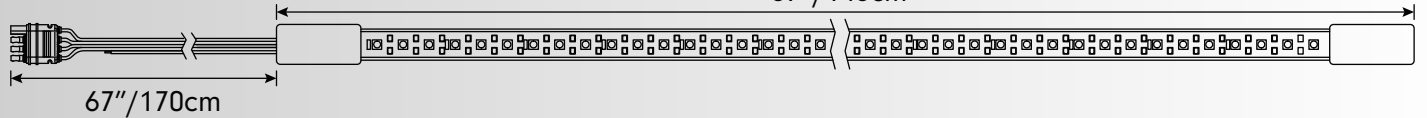

57" Truck Tailgate Flexible Light Bar

- 57 Inch (145cm) with ultra-bright LED flexible light bar
- Red, Amber, White colors (Amber 72LEDs, Red 90LEDs, White 90LEDs, total 252pcs)
- Brake, Reverse, Hazard and Turn Signal Functions
- 100% Durable, Waterproof for Flexible strips
- 3M mounting tape for installation
- Anti-yellowing transparent silicon tube (Grey scale 4-5 with 334hrs SGS testing)

Item No. 31302

57"/145cm

54" Truck Tailgate Flexible Strip Light

- 54 Inch (137.16cm) with ultra-bright LED flexible strip light
- Red & White colors (Red 28LEDs, White 26LEDs, total 54pcs)
- Brake, Reverse and Turn Signal Functions
- 100% Durable, Waterproof for Flexible strips
- 3M mounting tape for installation
- Anti-yellowing transparent glue (Grey scale 4-5 with 334hrs SGS testing)

Item No. 31301