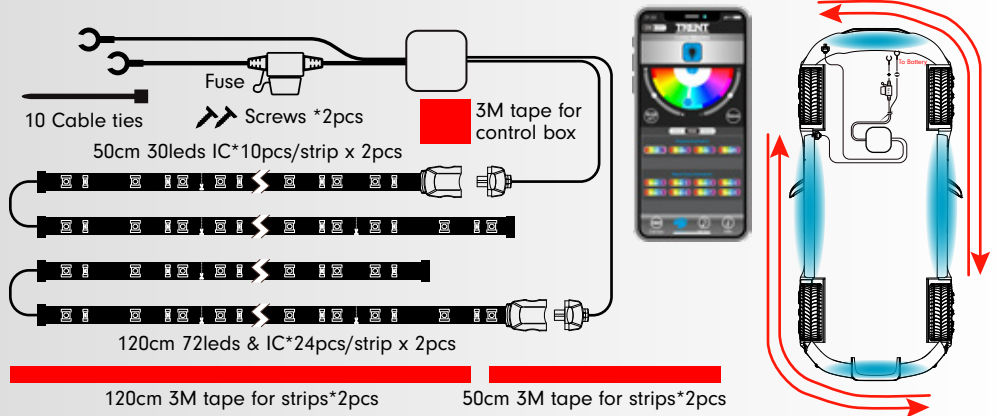

Exterior Kits

25 Animated Preset Modes

136" Strip ARGB APP Full Underbody Light Kit

- Includes (2) 20" & (2) 48" flex light strips, control box, wire harness and 12V direct wire kit
- 100% Durable, Waterproof for control box, soft strips, extension wires
- Kit has everything needed to power, install for operation
- Free app for iOS and Android provides unlimited color choices and 25 preset animations
- Light will react the Microphone & Music List sounds
- ARGB technology, 68 pixels for whole kit

Control APP Item No. 31201

165" Strip ARGB APP Full Underbody Light Kit

- Includes (2) 34.5" & (2) 48" flex light strips, control box, wire harness and 12V direct wire kit
- 100% Durable, Waterproof for control box, soft strips, extension wires
- Kit has everything needed to power, install for operation
- Free app for iOS and Android provides unlimited color choices and 25 preset animations
- Light will react the Microphone & Music List sounds
- ARGB technology, 68 pixels for whole kit

Control APP Item No. 31202