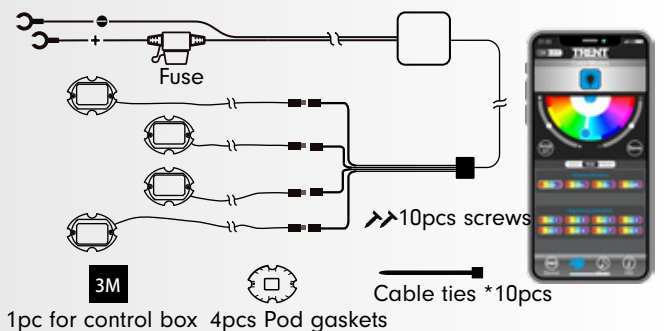

Control	Item No.
APP	31209