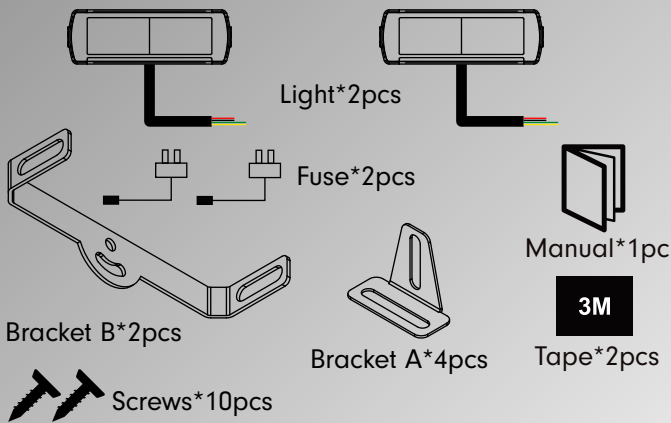

Reflector B

Low Beam

High Beam (wider visibility)

**Smaller Size
Easier Installation**

Turning

Daytime Running

A Version: Connect to Fuse Box

Version