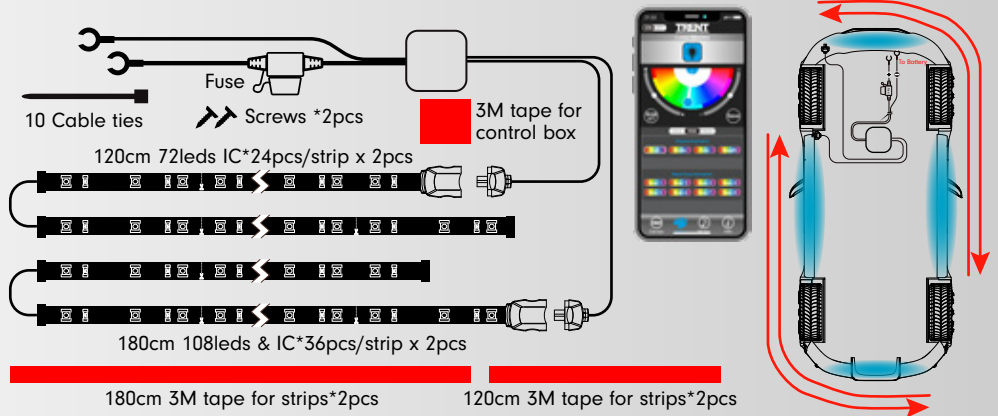

Control APP Item No. 31202

Exterior Kits

236" Strip ARGB APP Full Underbody Light Kit

- Includes (2) 48" & (2) 70" flex light strips, control box, wire harness and 12V direct wire kit
- 100% Durable, Waterproof for control box, soft strips, extension wires
- Kit has everything needed to power, install for operation
- Free app for iOS and Android provides unlimited color choices and 25 preset animations
- Light will react the Microphone & Music List sounds
- ARGB technology, 68 pixels for whole kit

Control APP Item No. 31203

96" Strip ARGB APP Side Underbody Light Kit

- Includes (2) 48" flex light strips, control box, wire harness and 12V direct wire kit
- 100% Durable, Waterproof for control box, soft strips, extension wires
- Kit has everything needed to power, install for operation
- Free app for iOS and Android provides unlimited color choices and 25 preset animations
- Light will react the Microphone & Music List sounds
- ARGB technology, 36 pixels for whole kit