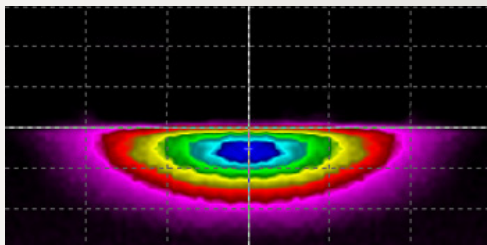

"Jager" LED Headlight & Spotlight Kit - 90W

- Includes (2) "Jager" series 45W light, (1) led light wire harness, (1) remote control, relevant installation tools
- With **High Beam** & **Low Beam** , Strobe, Daytime running, Turning functions
- Super bright light with San'an 3570 LED
- DC 12 - 24V installation
- Can be mounted on many places for almost all vehicles
- Durable and Waterproof entire light kit
- No CANBUS issue (if with wire harness)
- No DOT problem

4,000 Lumens

3500K Yellow / 6000K White

2 Optical Reflectors

For different beams & applications

Low Beam