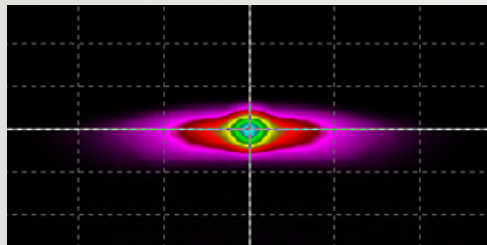

8,000 Lumens

3500K Yellow / 6000K White

4 LEDs/light
3500K Yellow

4 LEDs/light
6000K White

2 Optical Reflectors

For different beams & applications

Reflector A

High Beam A (further visibility)

Reflector B

Low Beam

High Beam B (wider visibility)

High Beam A + Low Beam

High Beam A + High Beam B

**Smaller Size
Easier Installation**

Turning

Daytime Running