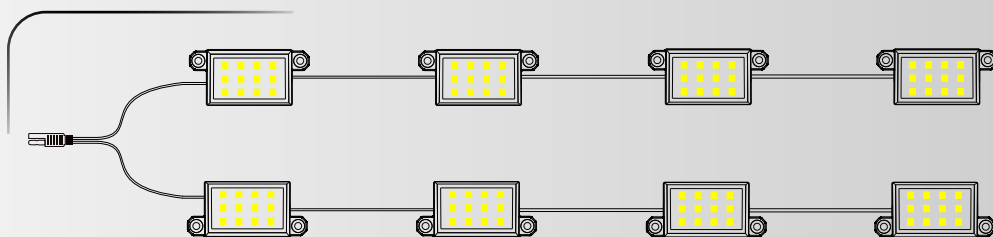

Item No.

31312

57" Truck Tailgate Flexible Light Bar

- 57 Inch (145cm) with ultra-bright LED flexible light bar
- Red, Amber, White colors (Amber 72LEDs, Red 90LEDs, White 90LEDs, total 252pcs)
- Brake, Reverse, Hazard and Turn Signal Functions
- 100% Durable, Waterproof for Flexible strips
- 3M mounting tape for installation
- Anti-yellowing transparent silicon tube (Grey scale 4-5 with 334hrs SGS testing)