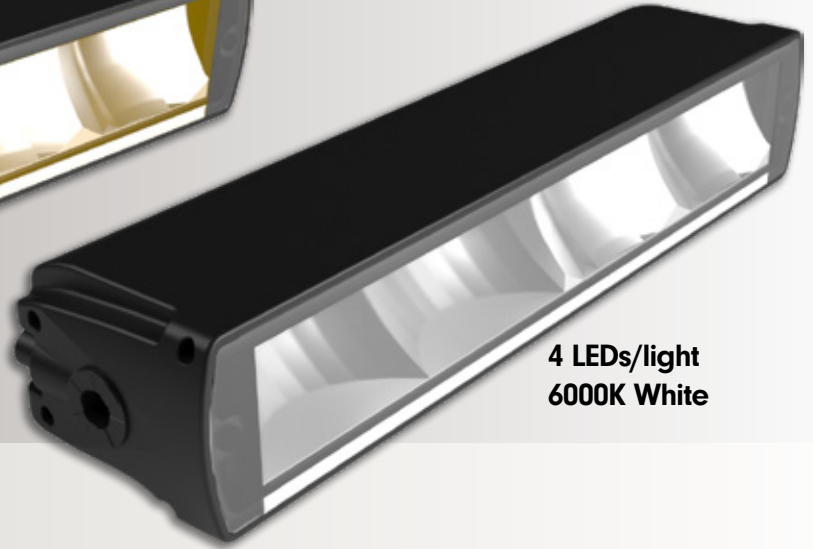

4 LEDs/light
3500K Yellow

4 LEDs/light
6000K White