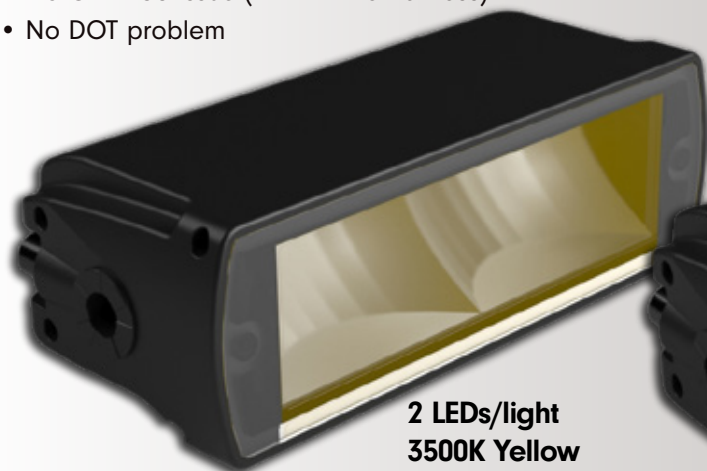

"Jager" LED Headlight & Spotlight Kit - 90W

- Includes (2) "Jager" series 45W light, (1) led light wire harness, (1) remote control, relevant installation tools
- With **High Beam** & **Low Beam** , Strobe, Daytime running, Turning functions
- Super bright light with San'an 3570 LED
- DC 12 - 24V installation
- Can be mounted on many places for almost all vehicles
- Durable and Waterproof entire light kit
- No CANBUS issue (if with wire harness)
- No DOT problem

4,000 Lumens

3500K Yellow / 6000K White

**2 LEDs/light
3500K Yellow**