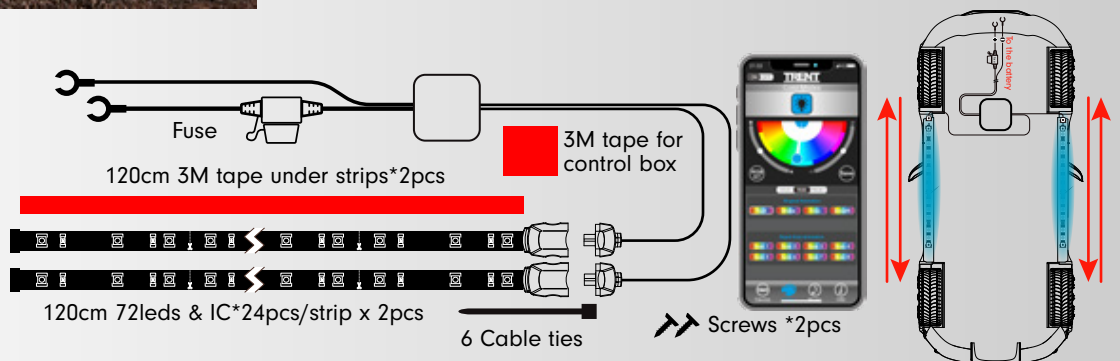

Control APP Item No. 31203

96" Strip ARGB APP Side Underbody Light Kit

- Includes (2) 48" flex light strips, control box, wire harness and 12V direct wire kit
- 100% Durable, Waterproof for control box, soft strips, extension wires
- Kit has everything needed to power, install for operation
- Free app for iOS and Android provides unlimited color choices and 25 preset animations
- Light will react the Microphone & Music List sounds
- ARGB technology, 36 pixels for whole kit

Control APP Item No. 31204

Exterior Kits

96" Strip ARGB APP Side Hood Light Kit

- Includes (2) 48" flex light strips, control box, wire harness and 12V direct wire kit
- 100% Durable, Waterproof for control box, soft strips, extension wires
- Kit has everything needed to power, install for operation
- Free app for iOS and Android provides unlimited color choices and 25 preset animations
- Light will react the Microphone & Music List sounds
- Extendable strips and wires design for DIY works