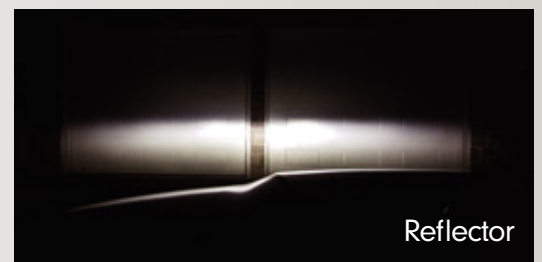

Extreme birghtness & Best beam pattern

6500K Extreme White

- Voltage input: DC 12V
- Power: 80W Single beam
  80W H/L beam
- Current: 6.6A (12V)
- Lumen: 6500Lm/bulb
- LED chip: 3570
- Light color: 6500K(white)
- Guarantee: 12months

H/L beam	H4	H13	9004/9007
Part No.	31115	31116	31117

Single beam	H7	H11/H8/H9/H16JP	9005/9006/H10	9012(HIR2)	H1	H3
Part No.	31122	31123	31124	31125	31118	31121